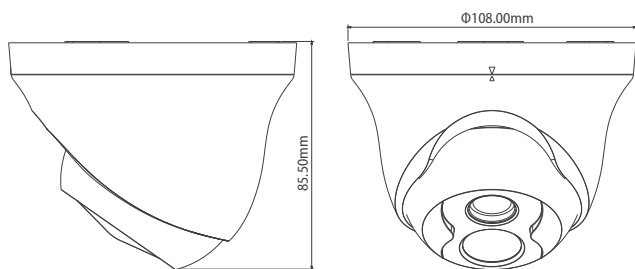

DH-CA-DW181H

HDIS Day/Night IR Mini Dome Camera

Features

- 1/3" HDIS
- High resolution of 720TVL
- Day/Night(ICR), AWB, AGC, BLC
- 3.6mm fixed lens (2.8mm, 6mm, 8mm optional)
- Max. IR LEDs length 20m, Smart IR
- DC12V

Dimensions(mm)

Accessories (optional)

Technical Specifications

| Model | DH-CA-DW181HP | DH-CA-DW181HN |
|------------------------|----------------------------------|------------------|
| Camera | | |
| Image Sensor | 1/3" HDIS | |
| Effective Pixels | 960(H)×480(V) | |
| Horizontal Resolution | 720TVL | |
| Electronic Shutter | 1/50s~1/100,000s | 1/60s~1/100,000s |
| Synchronization | Internal | |
| Min. Illumination | 0.02Lux@F1.2(AGC ON), 0Lux IR on | |
| S/N Ratio | More than 65dB (AGC Off) | |
| Video Output | 1Vp-p Composite Output (75Ω/BNC) | |
| Camera Features | | |
| Max. IR LEDs Length | 20m, Smart IR | |
| Day/Night | Auto(ICR) / Color / B/W | |
| Backlight Compensation | BLC | |
| White Balance | Auto | |
| Gain Control | Auto | |
| Lens | | |
| Focal Length | 3.6mm (2.8mm, 6mm, 8mm optional) | |
| Mount Type | M12 | |
| General | | |
| Power Supply | DC12V±10% | |
| Power Consumption | Max 3W | |
| Working Environment | -40°C~+60°C / 20%~80%RH | |
| Dimensions | Φ108mm×85.5mm | |
| Weight | 0.15kg | |